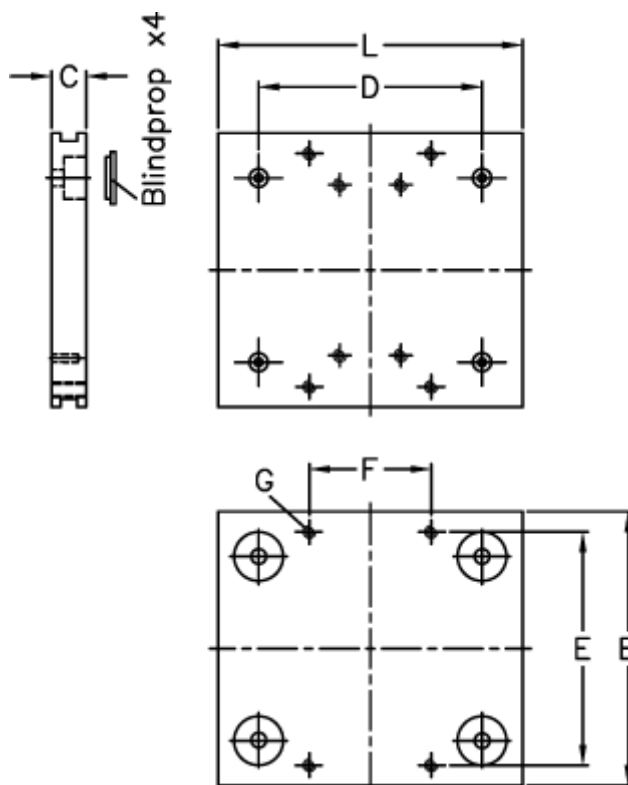

Article number: 057113035100

Description: Hepco GV3 carriage plate CP 35 25 L100

## Measures

B	= 95
C	= 12.50
d	= 70
E	= 80
F	= 40
For bearing	= 25
For slide	= S/NS 35
L	= 100

Threaded hole G = 4 x M6